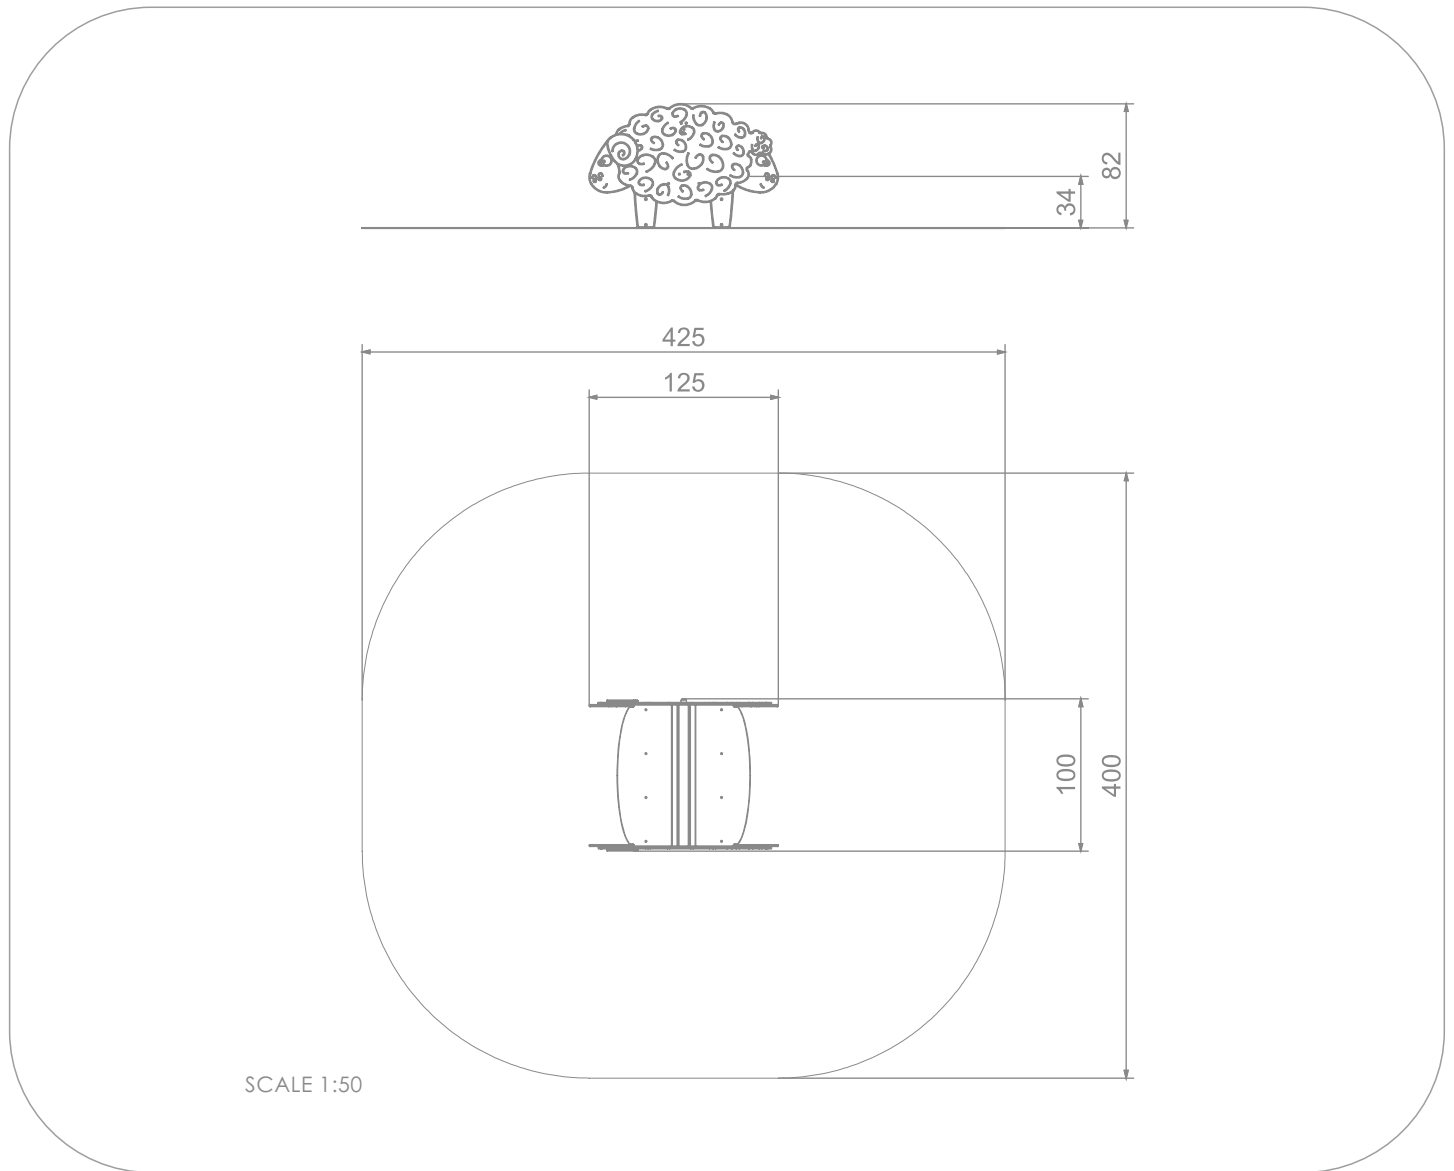

#### INFORMATION ABOUT THE PRODUCT

Dimensions	125 x 100 cm
Safety zone	425 x 400 cm
Safety zone area	16 m <sup>2</sup>
Overall height	82 cm
Free fall height	34cm
Amount of users	2
Product complies with EN 1176-1:2017	YES
Availability of spare parts	YES
Age range	1-8
<small>According to EN 1176-1:2017 norm, the product requires applying a safety surface according to the product's free fall height.</small>	

### MATERIALS:

SOLID CONSTRUCTION  
MADE OF BLACK STEEL  
IS235JR, CLEANED THE  
SANDBLASTING PROCESS

PLATES OF THE WALLS  
MADE OF COLOURFUL  
TRIPLE LAYERED 15 MM  
HDPE POLYETHYLENE